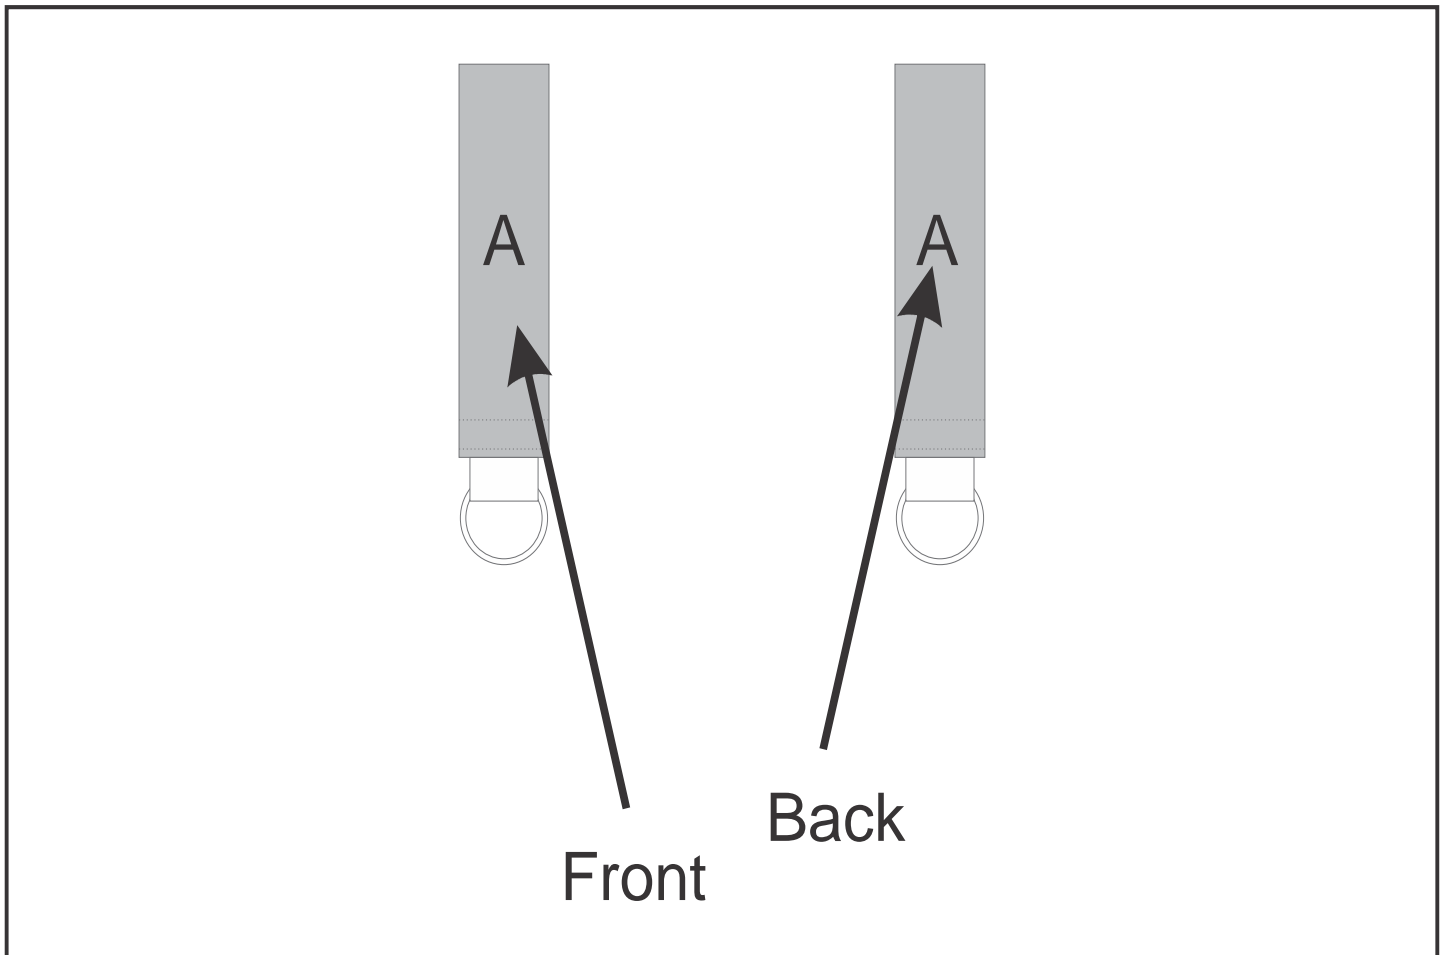

SG-HP-161-G

PPS Hoppla Two Ocean Neoprene Wrist Keyring

Need to know:

- Includes 1-Position Sublimation (setup fees apply)
- Please Note: We cannot guarantee 100% logo Alignment on all Brandable Panels.

Branding Options:

Position	Branding Method (Branding Code)	No. of Colours	Dimension
A	Custom Sublimation A (CPSUB-A)	Full Colour	272mm wide x 42mm high